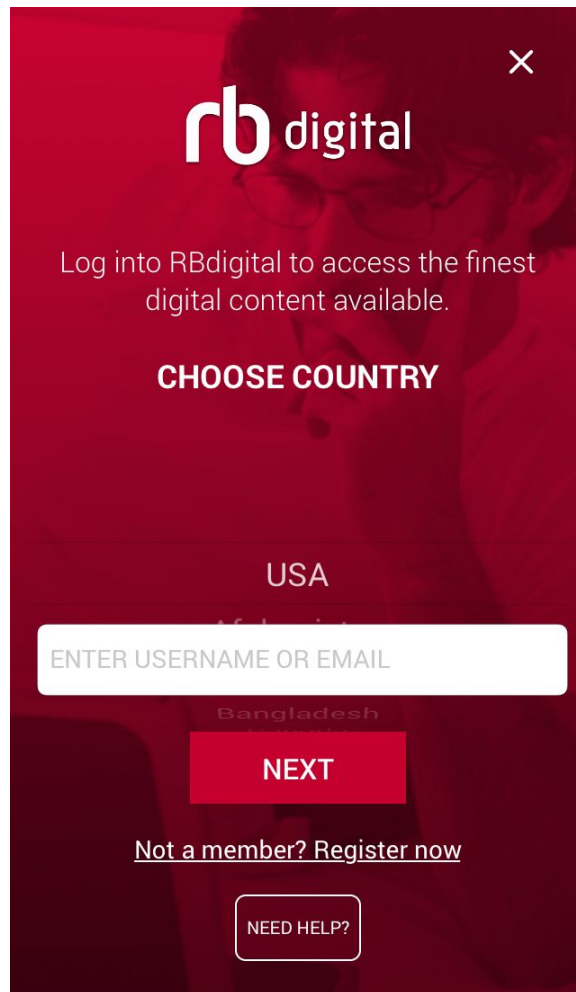

The RBdigital app lets you enjoy your library's digital media anywhere. First, **download the RBdigital app** from your device's digital app store.

When you first open the app, **tap Not a member? Register now.**

rb digital

STEP 3 OF 4

CHOOSE LIBRARY

Tap in the field below to find your library or institution.

TAP AND SEARCH

CREATE ACCOUNT

NEED HELP?

On the page that opens, **enter your library card information,...**

 Enter email

 Confirm email

 Enter postal code

I accept the [Terms of Service](#) and [Privacy Policy](#)

REGISTER

NEED HELP?

With that, you are now able to enjoy RBdigital. If you want to have more than one account on the same device, such as one for you and another for a family member, **tap the menu icon, tap My Account...**

And **select Profiles.**

Tap the + button.

Go through the same process as before but with the information for your next account.

To switch between accounts, **tap the menu icon**, **select Your Profiles**, and select **the account** you'd like to use.