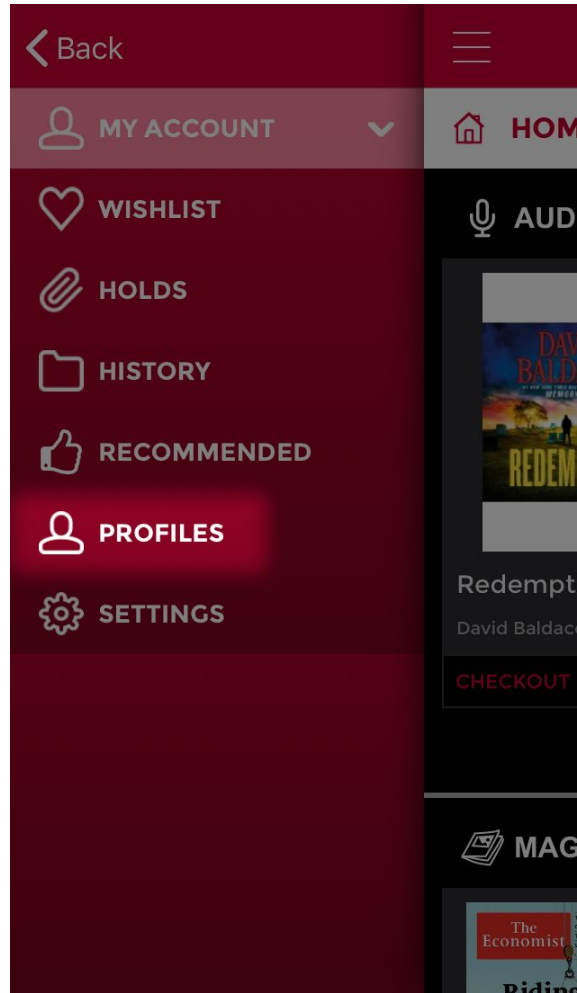

 Enter email

 Confirm email

 Enter postal code

I accept the [Terms of Service](#) and [Privacy Policy](#)

REGISTER

NEED HELP?

With that, you are now able to enjoy RBdigital. If you want to have more than one account on the same device, such as one for you and another for a family member, **tap the menu icon, tap My Account...**

And **select Profiles.**

Tap the + button.

Go through the same process as before but with the information for your next account.

To switch between accounts, **tap the menu icon**, **select Your Profiles**, and select **the account** you'd like to use.