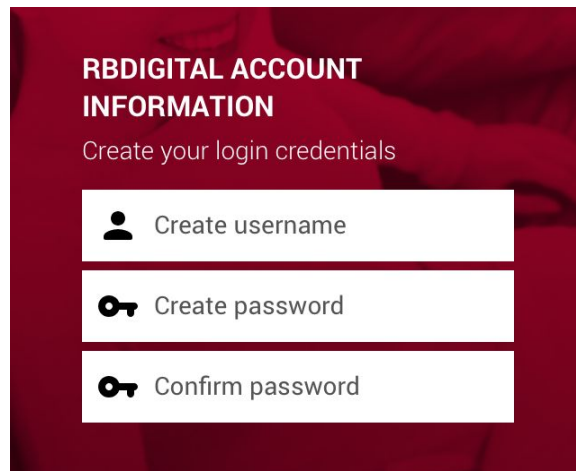

Tap the Choose Country dropdown menu, select your country, and then tap Choose State.

rb digital

Register with RBdigital to access the finest digital content available.

STEP 1 OF 4

CHOOSE COUNTRY

TAP AND SCROLL 

CHOOSE STATE

NEED HELP?

Tap the Choose State dropdown menu, select your state, and then tap Choose Library.

Tap the Choose Library dropdown menu, **select or search for your library**, and then **tap Create Account**.

rb digital

STEP 3 OF 4

CHOOSE LIBRARY

Tap in the field below to find your library or institution.

TAP AND SEARCH

CREATE ACCOUNT

NEED HELP?

On the page that opens, **enter your library card information,...**

Create a username and password,...

And **enter your personal information**. Once you're finished, **click Register**.

PERSONAL INFORMATION

Enter your personal information

 Enter first name

 Enter last name