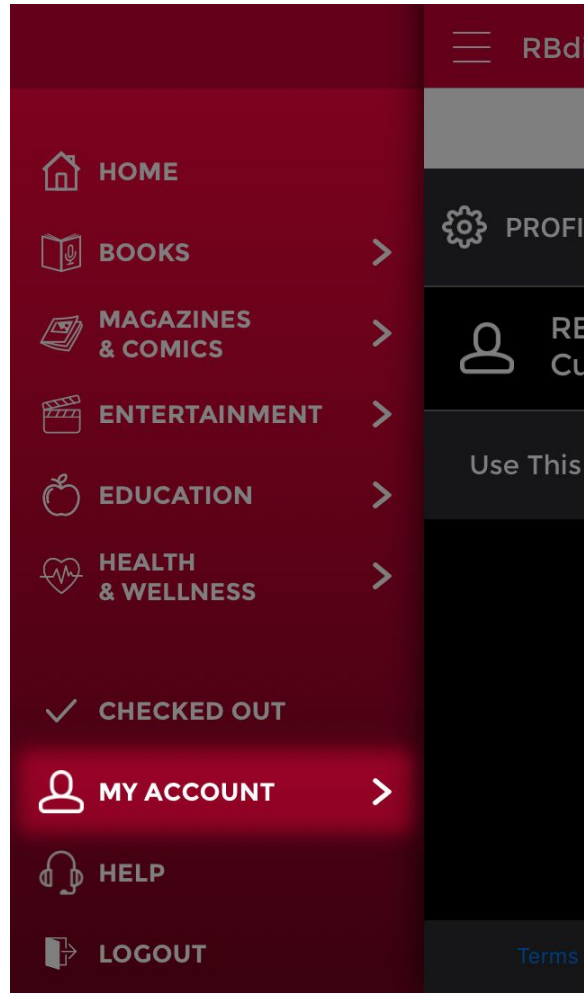

rb digital

STEP 3 OF 4

CHOOSE LIBRARY

Tap in the field below to find your library or institution.

TAP AND SEARCH

CREATE ACCOUNT

NEED HELP?

On the page that opens, **enter your library card information,...**

 Enter email

 Confirm email

 Enter postal code

I accept the [Terms of Service](#) and [Privacy Policy](#)

REGISTER

NEED HELP?

With that, you are now able to enjoy RBdigital. If you want to have more than one account on the same device, such as one for you and another for a family member, **tap the menu icon, tap My Account...**

And **select Profiles.**

Tap the + button.

Go through the same process as before but with the information for your next account.

To switch between accounts, **tap the menu icon**, **select Your Profiles**, and select **the account** you'd like to use.

Manage Your Account ...

YOUR PROFILES

PROFILES

Manage Your Account ...

Use This Profile

[Terms & Conditions](#) and [Privacy Policy](#)