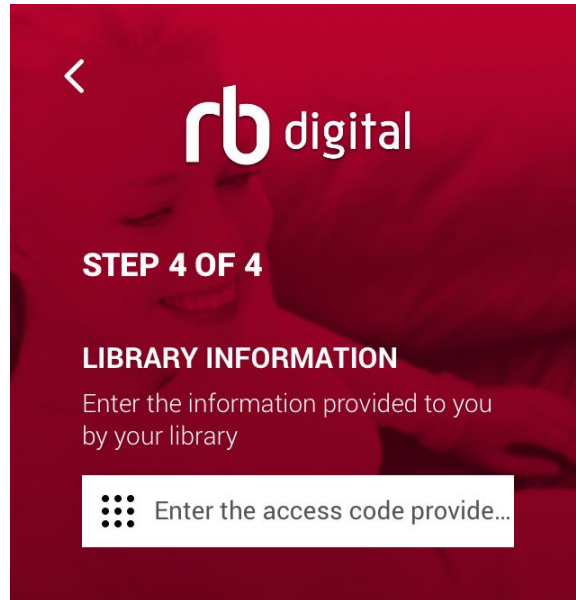

CHOOSE STATE

NEED HELP?

Tap the Choose State dropdown menu, select your state, and then tap Choose Library.

Tap the Choose Library dropdown menu, **select or search for your library**, and then **tap Create Account**.

rb digital

STEP 3 OF 4

CHOOSE LIBRARY

Tap in the field below to find your library or institution.

TAP AND SEARCH

CREATE ACCOUNT

NEED HELP?

On the page that opens, **enter your library card information,...**