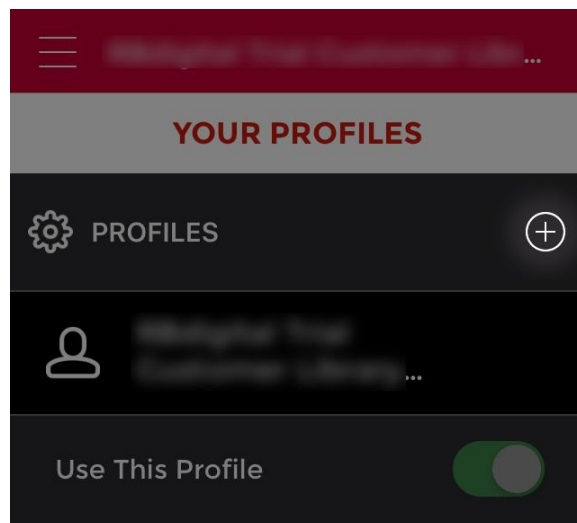

rb digital

STEP 3 OF 4

CHOOSE LIBRARY

Tap in the field below to find your library or institution.

TAP AND SEARCH

CREATE ACCOUNT

NEED HELP?

On the page that opens, **enter your library card information,...**

 Enter email

 Confirm email

 Enter postal code

I accept the [Terms of Service](#) and [Privacy Policy](#)

REGISTER

NEED HELP?

With that, you are now able to enjoy RBdigital. If you want to have more than one account on the same device, such as one for you and another for a family member, **tap the menu icon, tap My Account...**

And **select Profiles.**

Tap the + button.

Go through the same process as before but with the information for your next account.

To switch between accounts, **tap the menu icon**, **select Your Profiles**, and select **the account** you'd like to use.