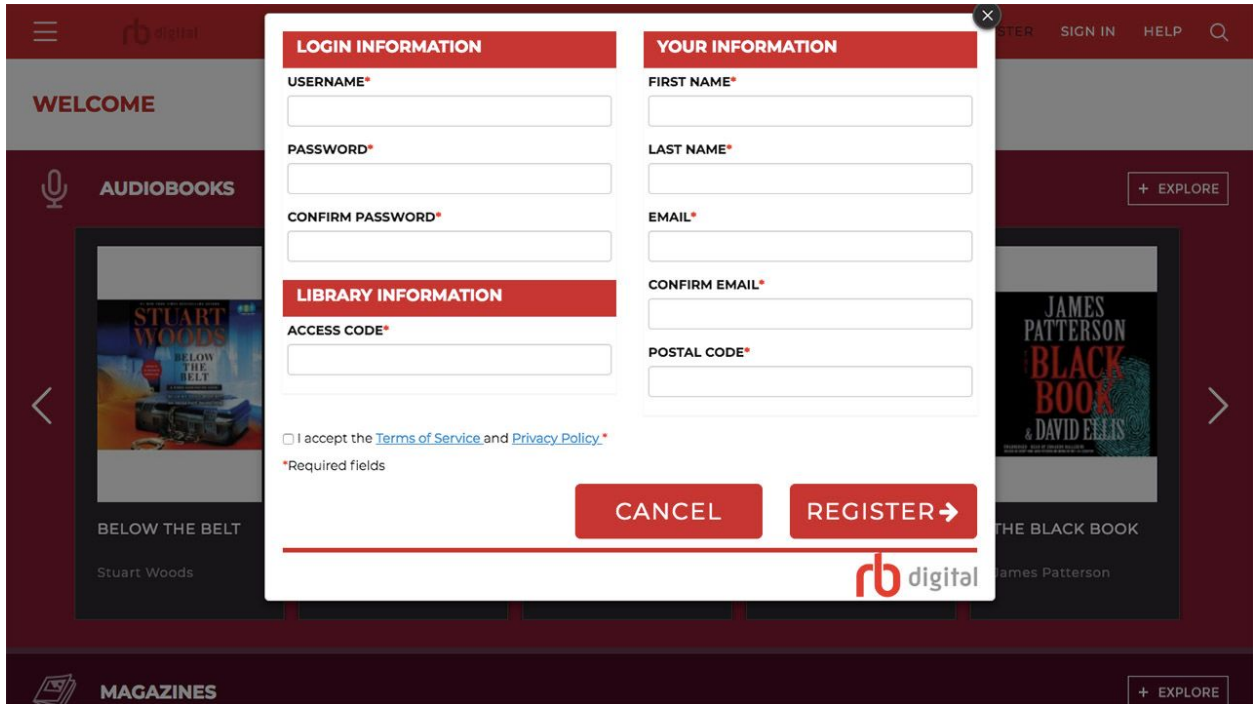

To begin, **click the “Go to RBdigital Link”** in this tutorial. If you already have an RBdigital account, **click Sign In**.

In the window that pops up, **enter your username and password**, and then **click the Sign In button**.

If you don't have an account, **click Register**.

**Enter your Login, Library, and Personal Information.** Once you are finished, **click the Register button.**

And with that you are now able to browse RBdigital online and sign in to the RBdigital mobile app.