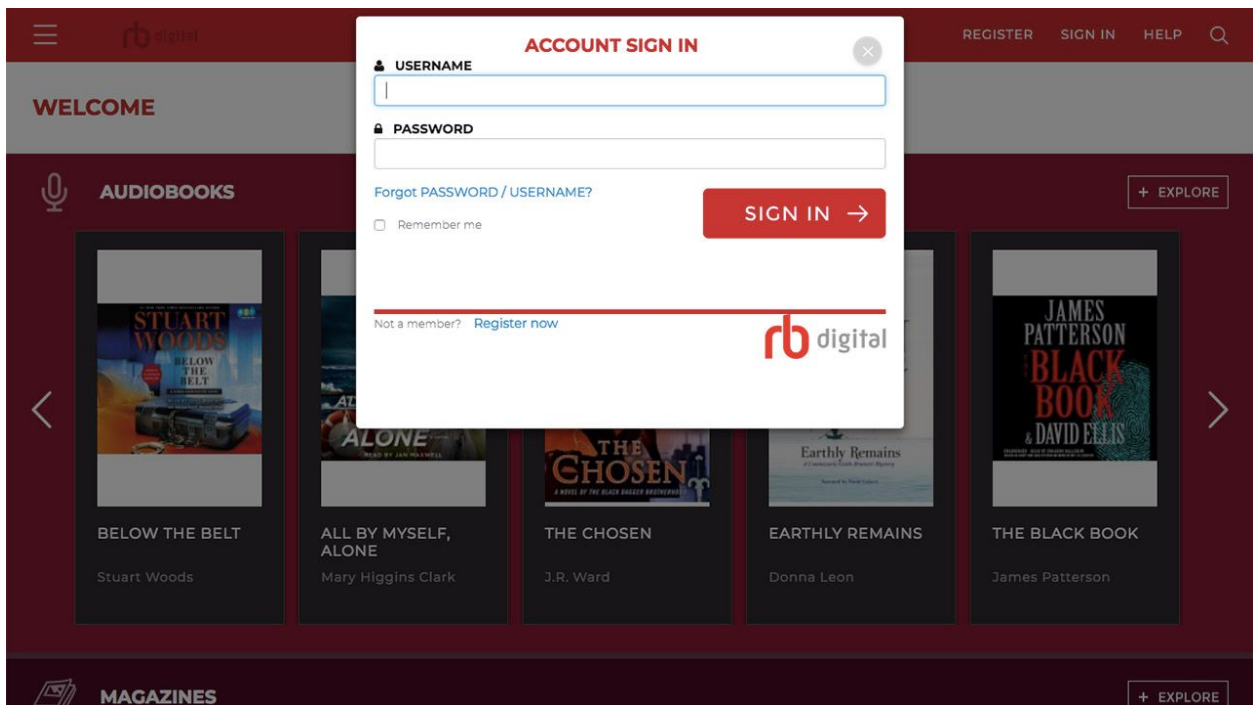

To begin, **click the “Go to RBdigital Link”** in this tutorial. If you already have an RBdigital account, **click Sign In**.

In the window that pops up, **enter your username and password**, and then **click the Sign In button**.

If you don't have an account, **click Register**.

**Enter your Login, Library, and Personal Information.** Once you are finished, **click the Register button.**

And with that you are now able to browse RBdigital online and sign in to the RBdigital mobile app.